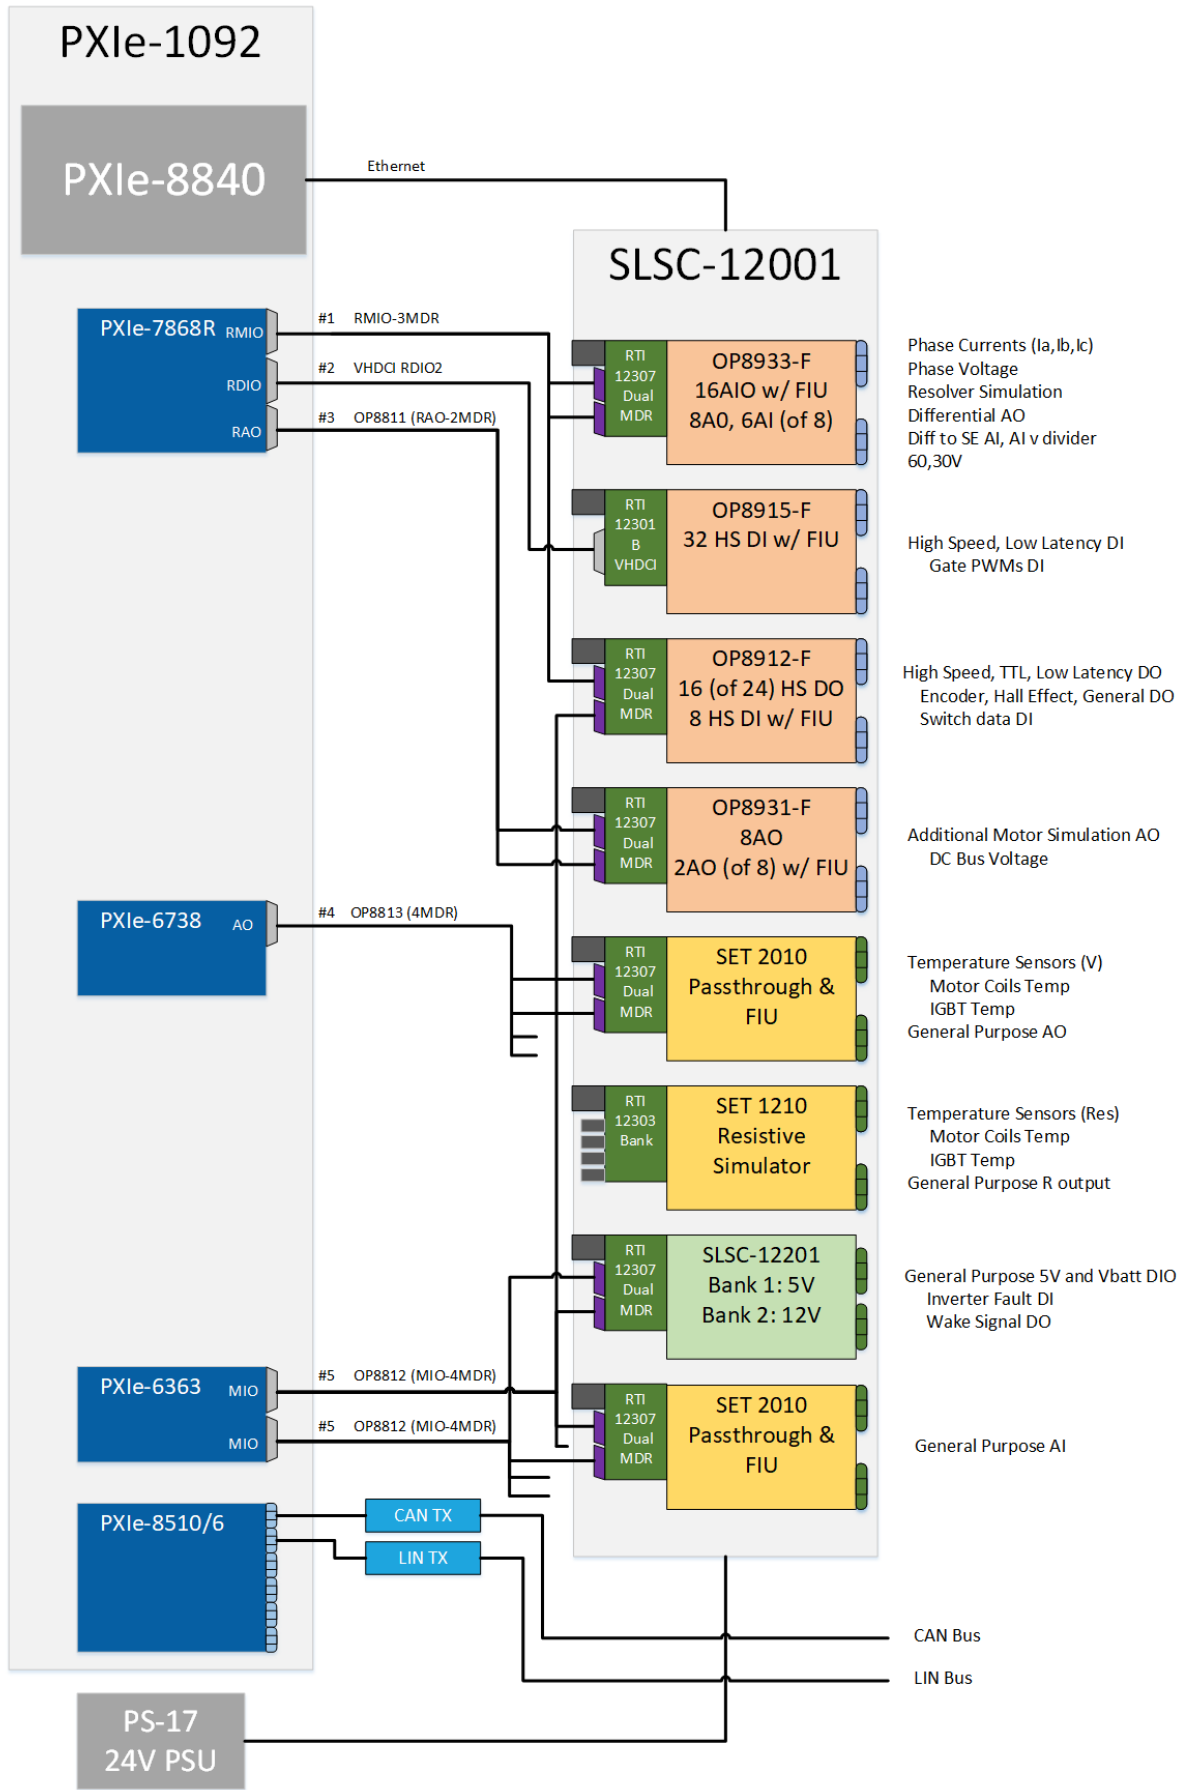

PXle-7868R Recommended System Hardware

System Overview

RMX-4120 (0-30V)
Programmable
Power Supply

VBatt

Hardware BOM & Example Signal List

OPAL-RT PE BOM (PXle-7868R).xlsx